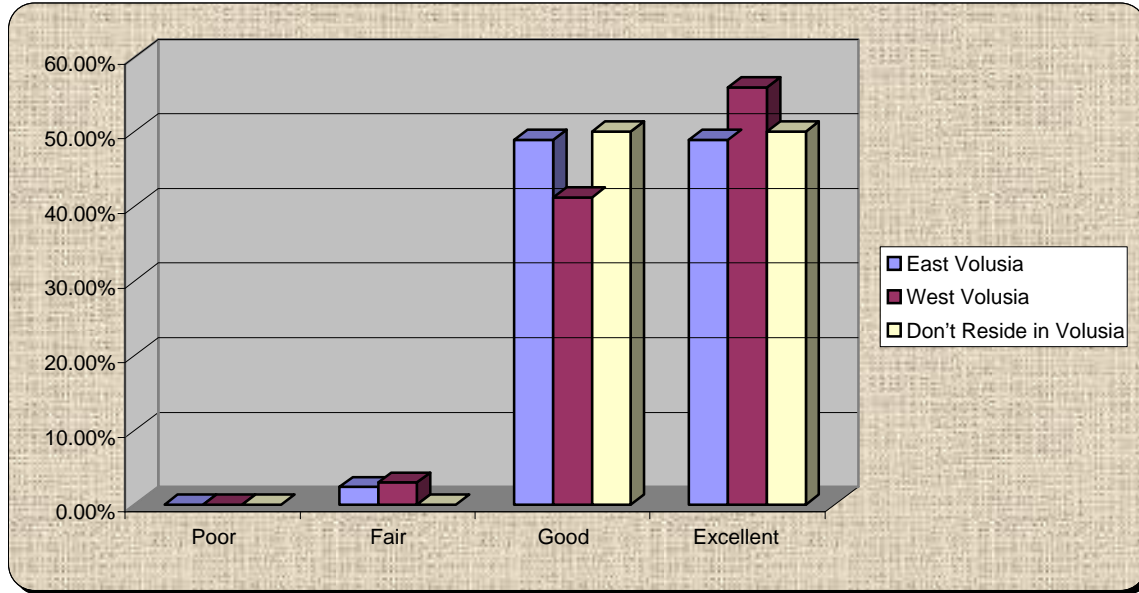

45.) As a team, Speakers, panelists, and facilitators were:

	Poor	Fair	Good	Excellent
East Volusia	0.00%	2.33%	48.84%	48.84%
West Volusia	0.00%	2.94%	41.18%	55.88%
Don't Reside in Volusia	0.00%	0.00%	50.00%	50.00%