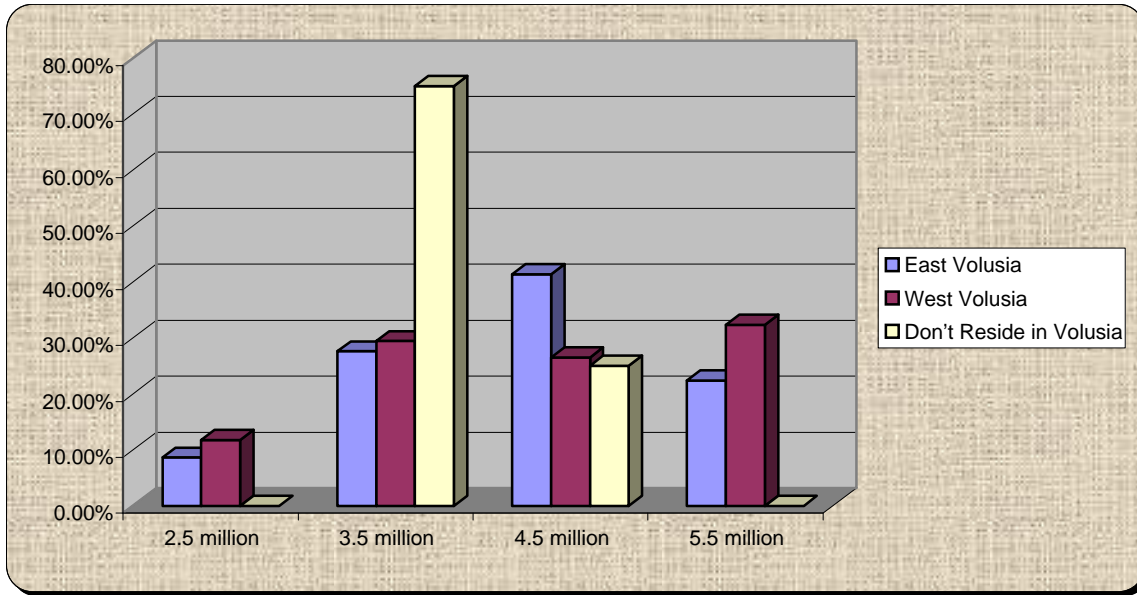

8.) What is the population of the 7 County Central Florida Region?

	2.5 million	3.5 million	4.5 million	5.5 million
East Volusia	8.62%	27.59%	41.38%	22.41%
West Volusia	11.76%	29.41%	26.47%	32.35%
Don't Reside in Volusia	0.00%	75.00%	25.00%	0.00%