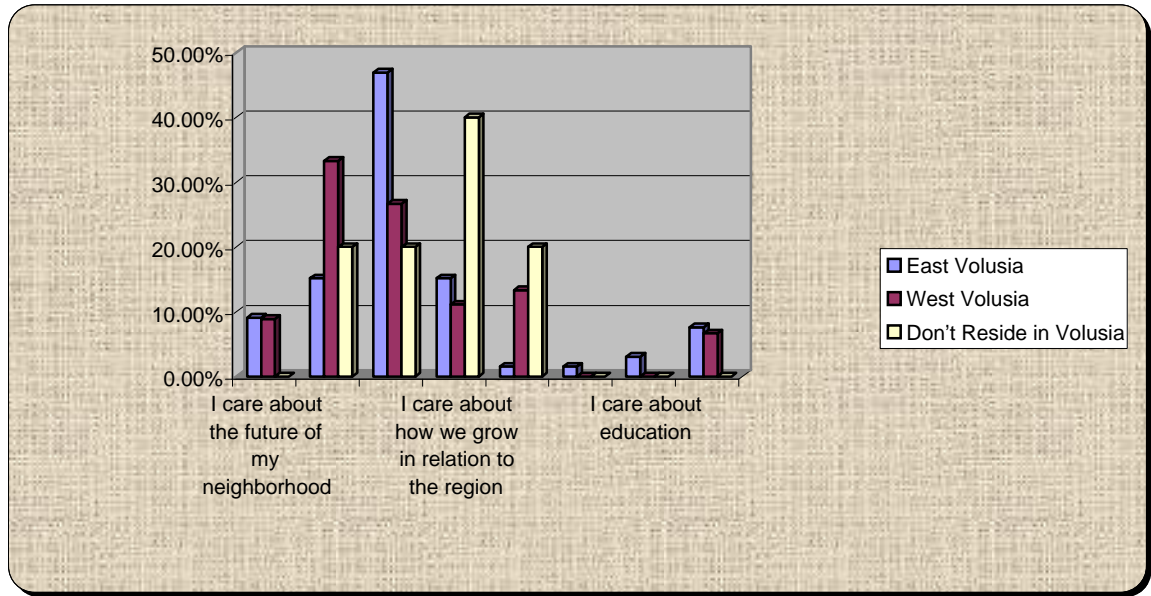

11.) Why are you here – Best Answer?

	I care about the future of my neighborhood	I care about protecting the environment	I care about how we grow as a county	I care about how we grow in relation to the region	I want our county to be more economically competitive	I want to network with leaders and members of my community	I care about education	Other
East Volusia	9.09%	15.15%	46.97%	15.15%	1.52%	1.52%	3.03%	7.58%
West Volusia	8.89%	33.33%	26.67%	11.11%	13.33%	0.00%	0.00%	6.67%
Don't Reside in Volusia	0.00%	20.00%	20.00%	40.00%	20.00%	0.00%	0.00%	0.00%