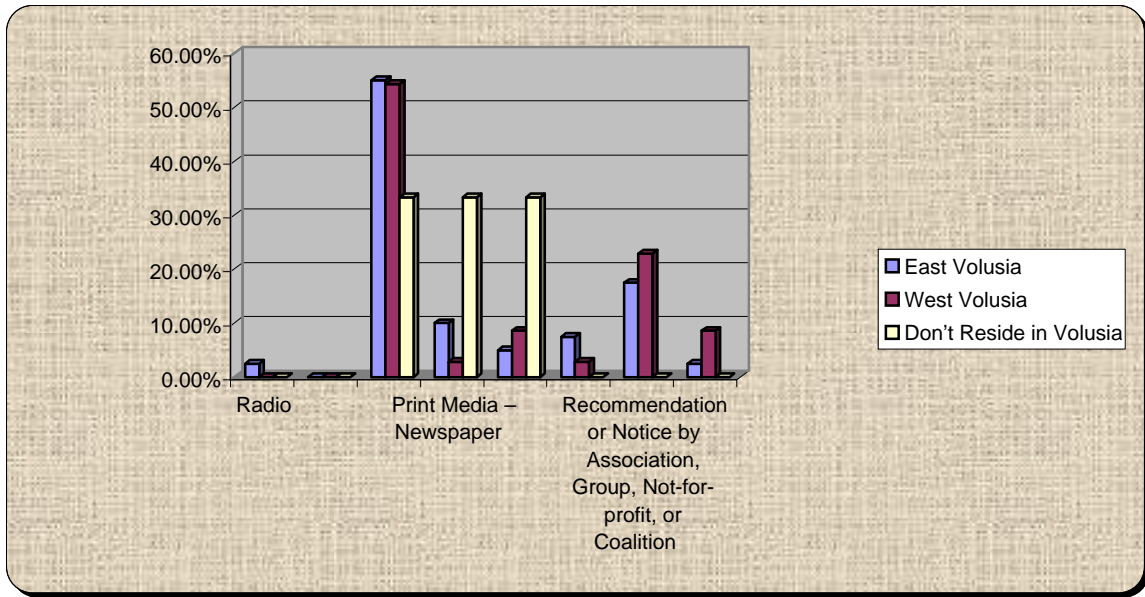

40.) How did you hear about this Summit?

	Radio	TV	Internet	Print Media – Newspaper	Word of Mouth or Phone	Written Invitation	Recommendation or Notice by Association, Group, Not-for- profit, or Coalition	Other
East Volusia	2.50%	0.00%	55.00%	10.00%	5.00%	7.50%	17.50%	2.50%
West Volusia	0.00%	0.00%	54.29%	2.86%	8.57%	2.86%	22.86%	8.57%
Don't Reside in Volusia	0.00%	0.00%	33.33%	33.33%	33.33%	0.00%	0.00%	0.00%