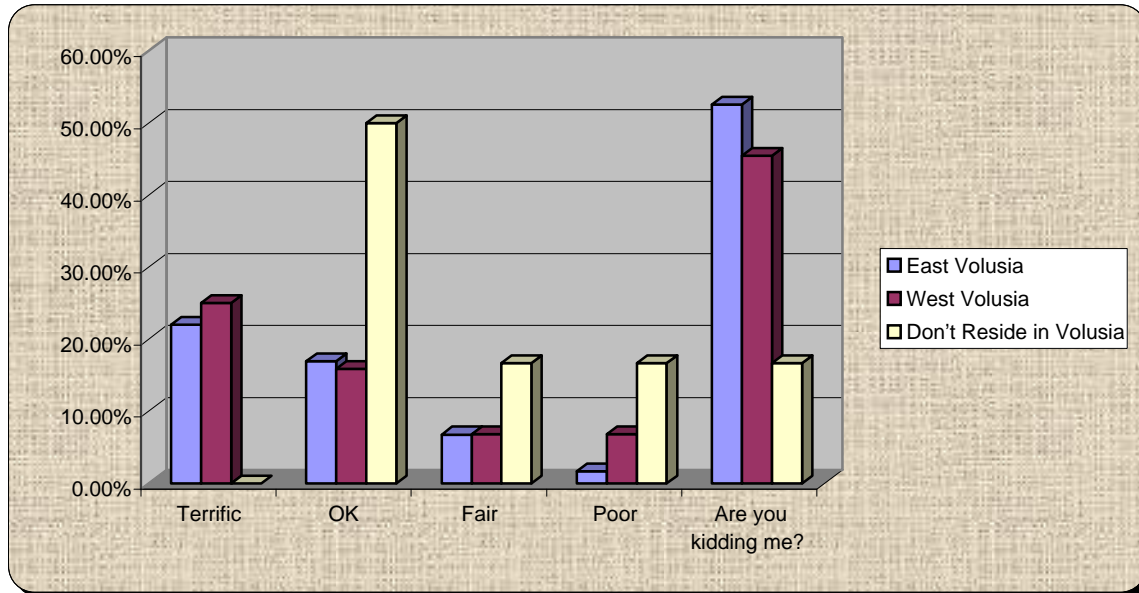

Turning Graphical Comparison

Session Name: Volusia Final Results East West Demo.tpz

Created: 7/3/2007 3:47 PM

1.) How does it feel to get up to attend an event on a Saturday morning? Terrific

	Terrific	OK	Fair	Poor	Are you kidding me?
East Volusia	22.03%	16.95%	6.78%	1.69%	52.54%
West Volusia	25.00%	15.91%	6.82%	6.82%	45.45%
Don't Reside in Volusia	0.00%	50.00%	16.67%	16.67%	16.67%