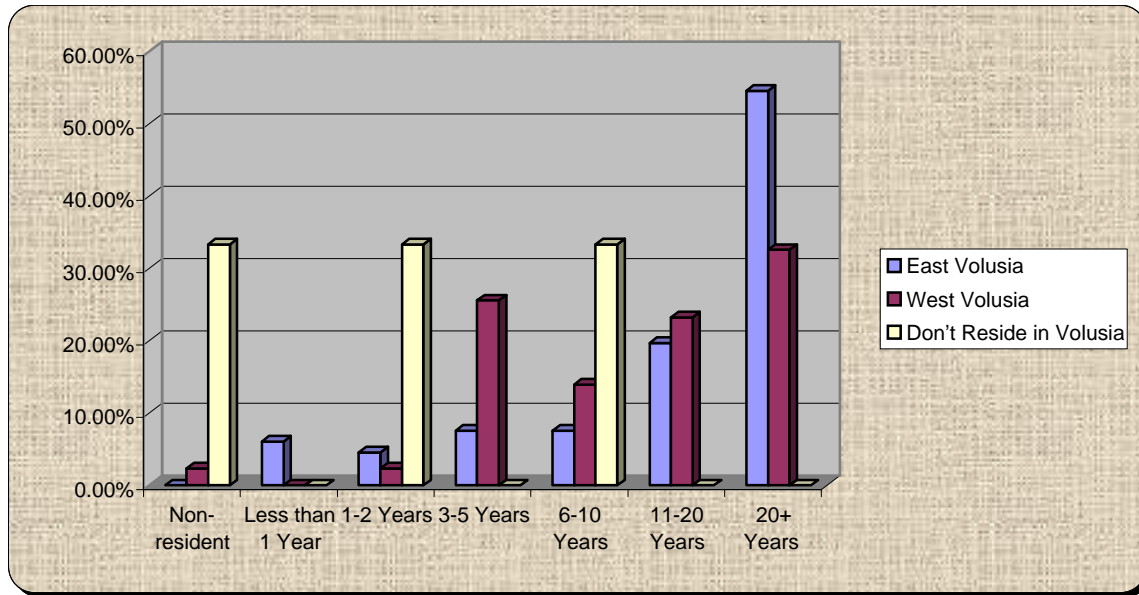

3.) How long have you lived in Volusia County?

	Non-resident	Less than 1 Year	1-2 Years	3-5 Years	6-10 Years	11-20 Years	20+ Years
East Volusia	0.00%	6.06%	4.55%	7.58%	7.58%	19.70%	54.55%
West Volusia	2.33%	0.00%	2.33%	25.58%	13.95%	23.26%	32.56%
Don't Reside in Volusia	33.33%	0.00%	33.33%	0.00%	33.33%	0.00%	0.00%