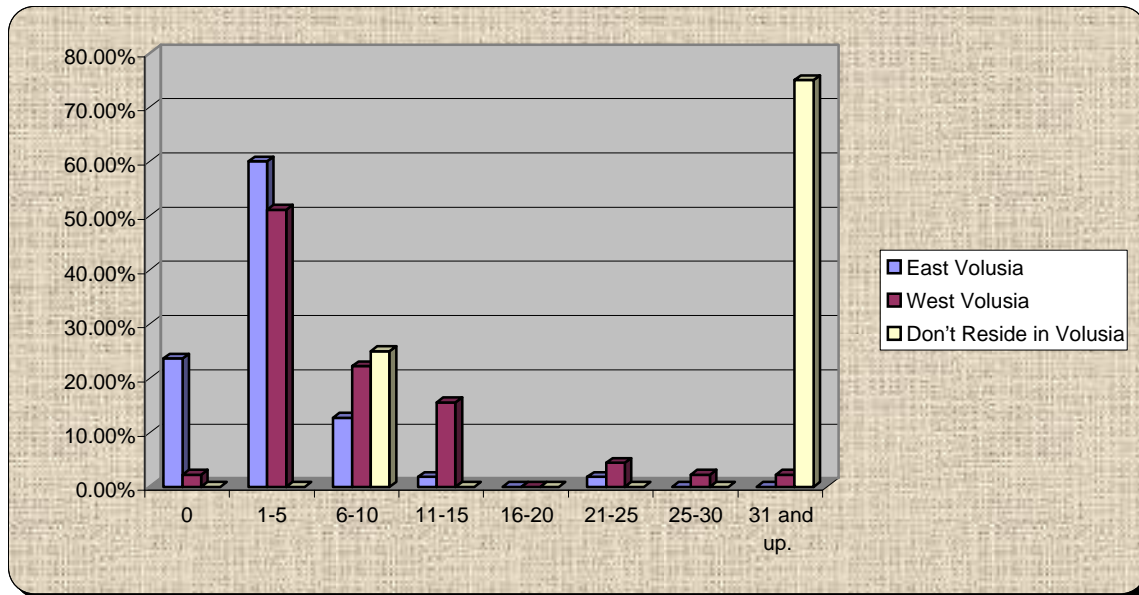

22.) How many days per month do you leave the borders of Volusia for commercial, educational, entertainment, healthcare or other activities?

	0	1-5	6-10	11-15	16-20	21-25	25-30	31 and up.
East Volusia	23.64%	60.00%	12.73%	1.82%	0.00%	1.82%	0.00%	0.00%
West Volusia	2.22%	51.11%	22.22%	15.56%	0.00%	4.44%	2.22%	2.22%
Don't Reside in Volusia	0.00%	0.00%	25.00%	0.00%	0.00%	0.00%	0.00%	75.00%