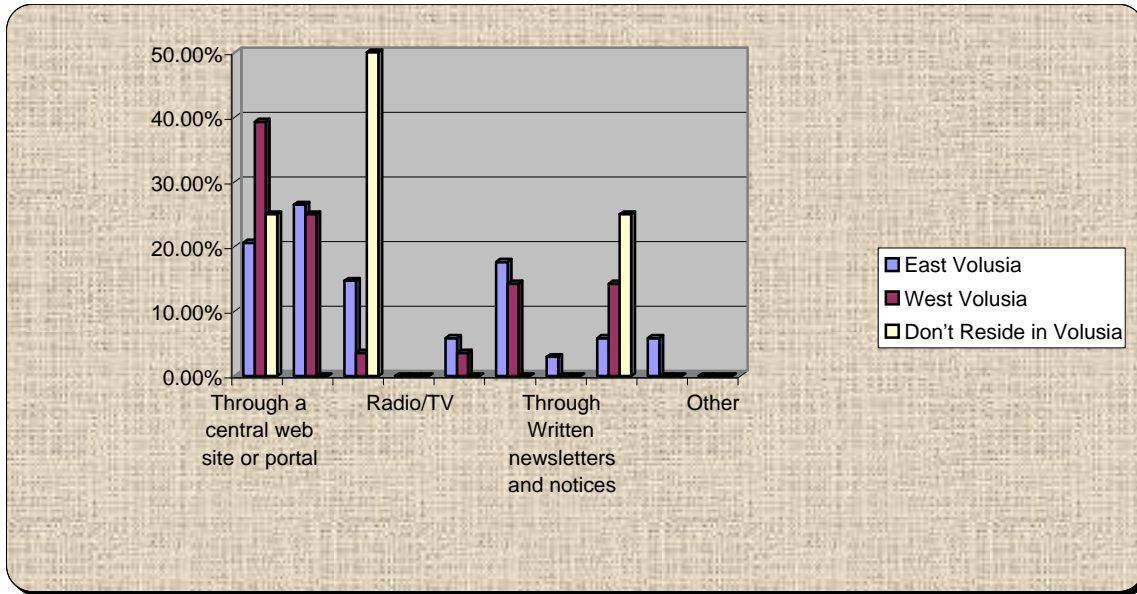

43.) I think the best way to keep up with trends, ideas, and developments regarding Volusia's growth is:

	Through a central web site or portal	Through general media – electronic	Print media	Radio/TV	Through VCOG Meetings	Through Summits like this	Through Written newsletters and notices	Through all partner, government, and organizational web sites	Through myregion.org	Other
East Volusia	20.59%	26.47%	14.71%	0.00%	5.88%	17.65%	2.94%	5.88%	5.88%	0.00%
West Volusia	39.29%	25.00%	3.57%	0.00%	3.57%	14.29%	0.00%	14.29%	0.00%	0.00%
Don't Reside in Volusia	25.00%	0.00%	50.00%	0.00%	0.00%	0.00%	0.00%	25.00%	0.00%	0.00%