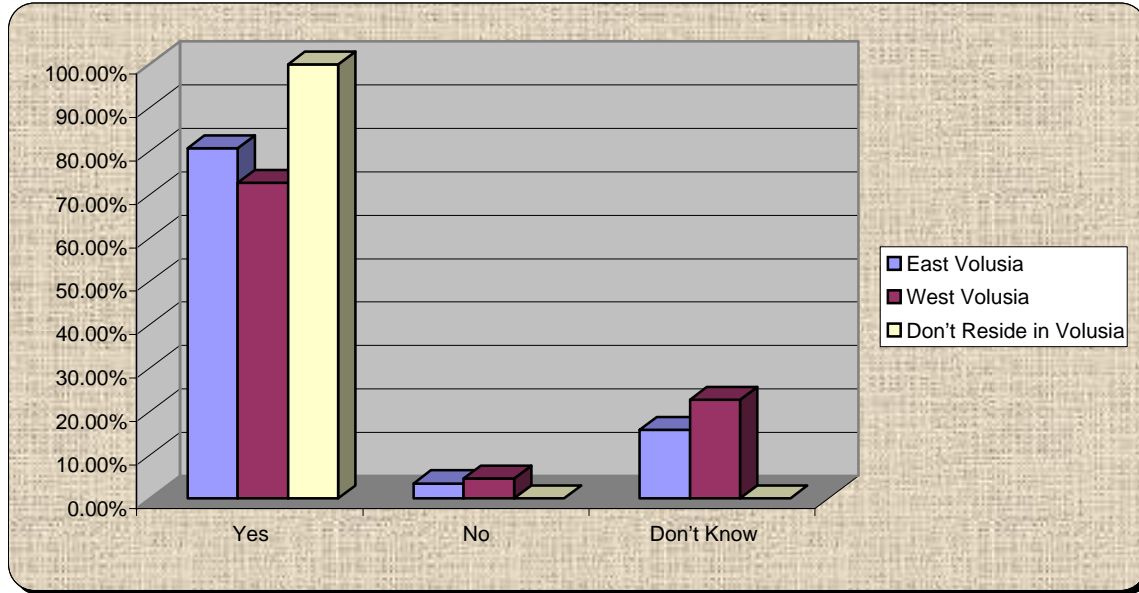

21.) Do you believe sustainable communities will support a strong local economy?

	Yes	No	Don't Know
East Volusia	80.70%	3.51%	15.79%
West Volusia	72.73%	4.55%	22.73%
Don't Reside in Volusia	100.00%	0.00%	0.00%