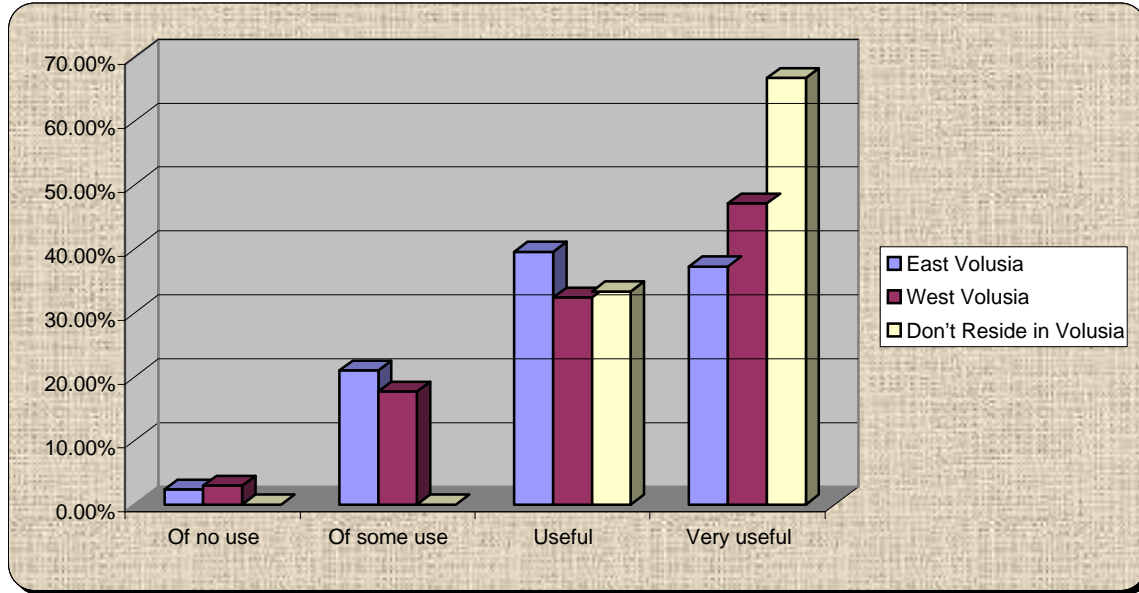

44.) For me personally - The data, information, and updates provided in this summit were:

	Of no use	Of some use	Useful	Very useful
East Volusia	2.33%	20.93%	39.53%	37.21%
West Volusia	2.94%	17.65%	32.35%	47.06%
Don't Reside in Volusia	0.00%	0.00%	33.33%	66.67%