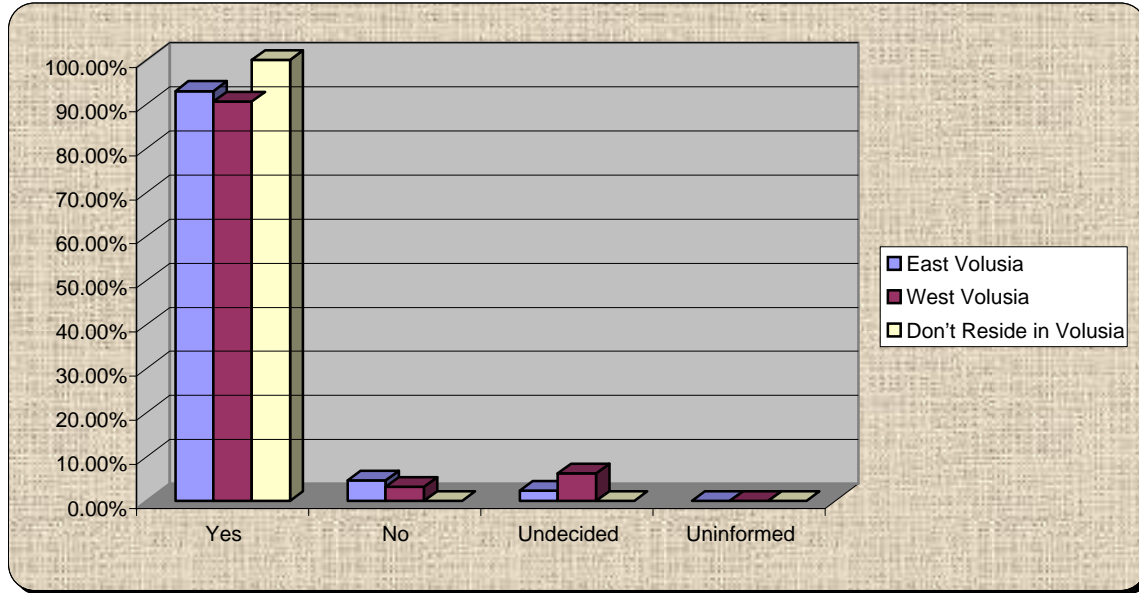

36.) Do you support minimum environmental standards countywide?

	Yes	No	Undecided	Uninformed
East Volusia	93.02%	4.65%	2.33%	0.00%
West Volusia	90.63%	3.13%	6.25%	0.00%
Don't Reside in Volusia	100.00%	0.00%	0.00%	0.00%