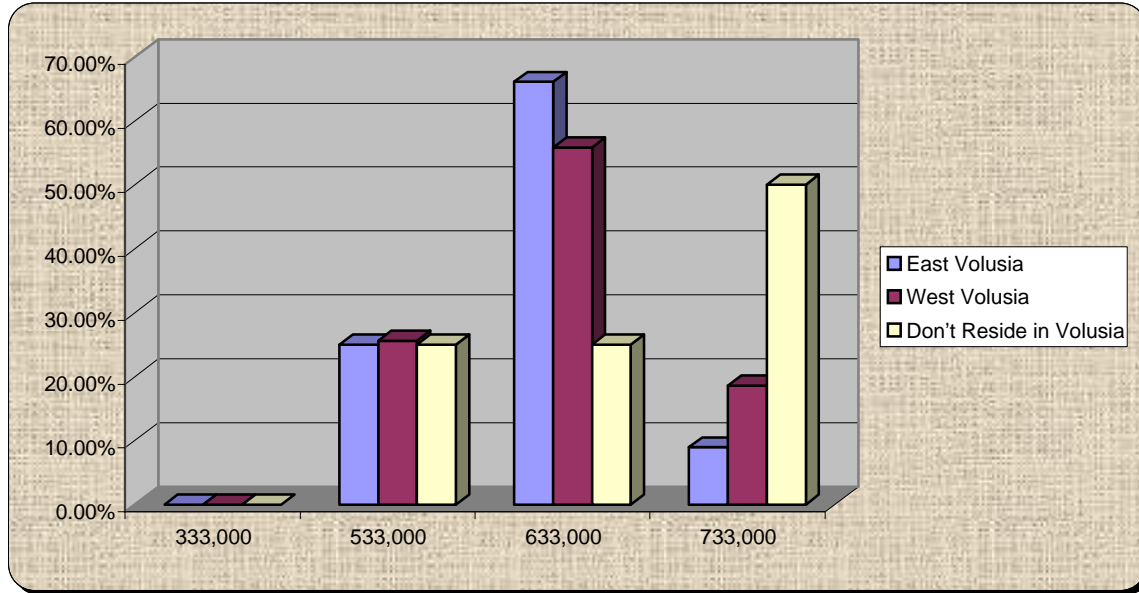

19.) What is the projected population of Volusia County in 2020?

	333,000	533,000	633,000	733,000
East Volusia	0.00%	25.00%	66.07%	8.93%
West Volusia	0.00%	25.58%	55.81%	18.60%
Don't Reside in Volusia	0.00%	25.00%	25.00%	50.00%