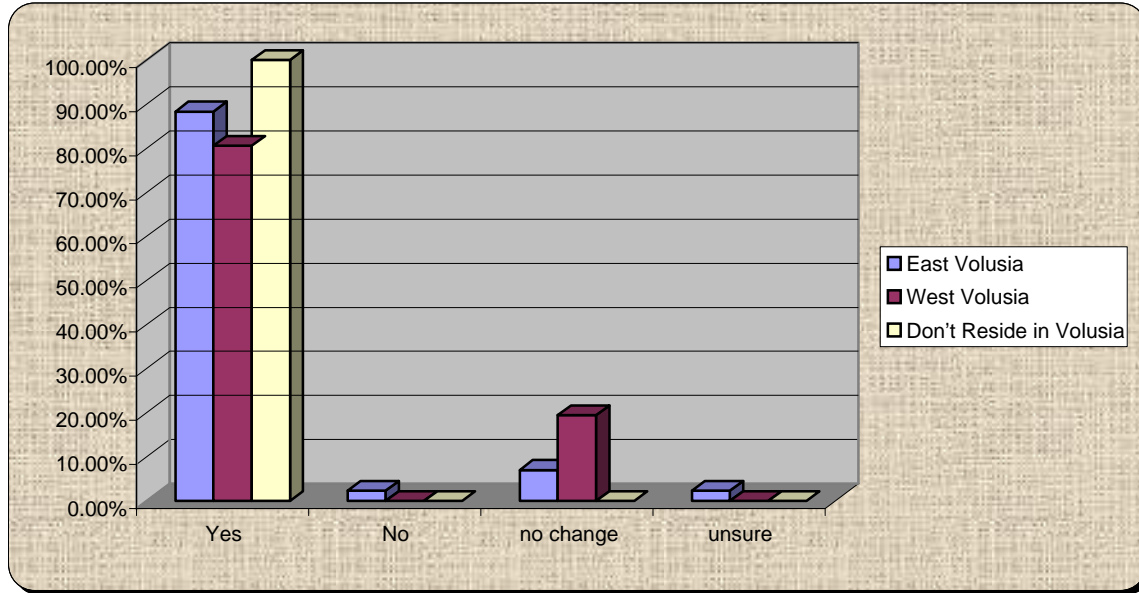

41.) I Feel I have improved access to data and information going forward

	Yes	No	no change	unsure
East Volusia	88.37%	2.33%	6.98%	2.33%
West Volusia	80.56%	0.00%	19.44%	0.00%
Don't Reside in Volusia	100.00%	0.00%	0.00%	0.00%