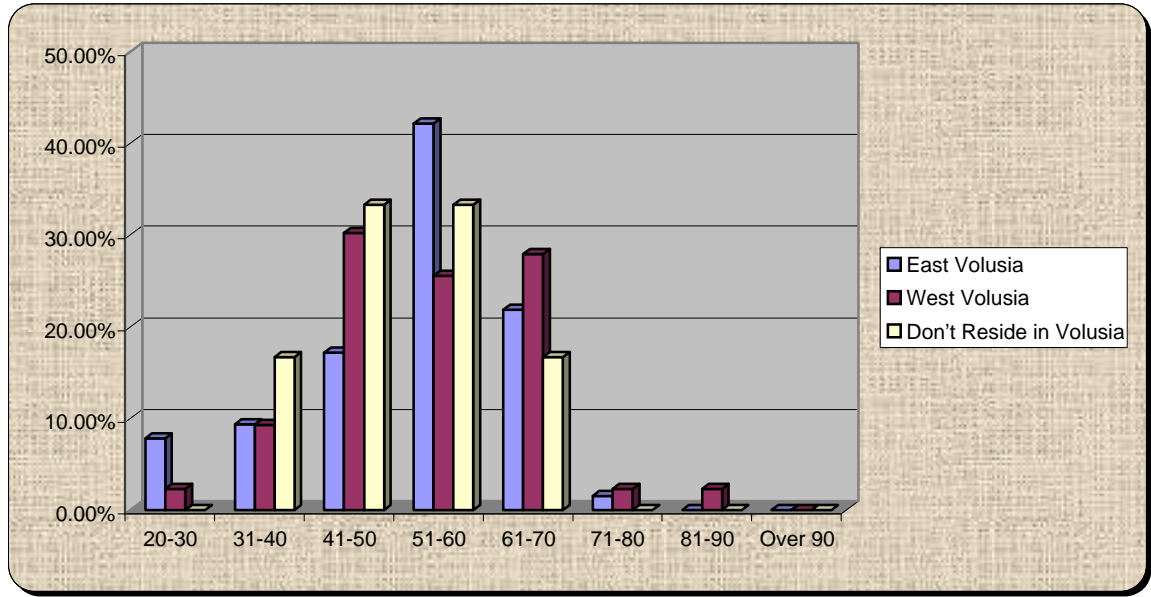

2.) What is your age?

	20-30	31-40	41-50	51-60	61-70	71-80	81-90	Over 90
East Volusia	7.81%	9.38%	17.19%	42.19%	21.88%	1.56%	0.00%	0.00%
West Volusia	2.33%	9.30%	30.23%	25.58%	27.91%	2.33%	2.33%	0.00%
Don't Reside in Volusia	0.00%	16.67%	33.33%	33.33%	16.67%	0.00%	0.00%	0.00%