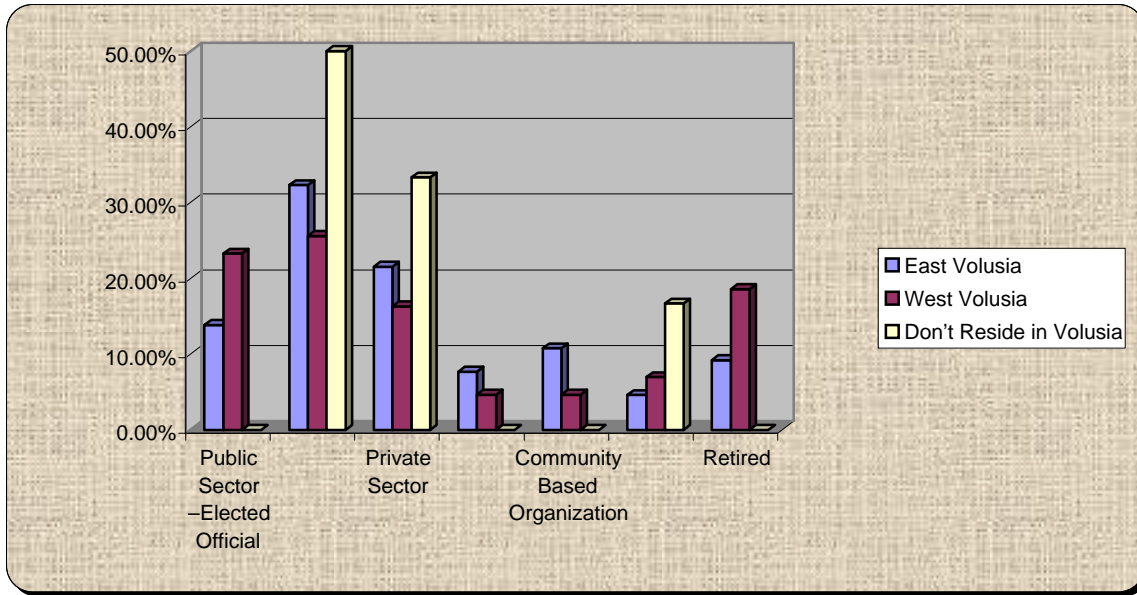

4.) What do you do for a living?

	Public Sector -Elected Official	Public Sector - Staff	Private Sector	Education	Community Based Organization	Other	Retired
East Volusia	13.85%	32.31%	21.54%	7.69%	10.77%	4.62%	9.23%
West Volusia	23.26%	25.58%	16.28%	4.65%	4.65%	6.98%	18.60%
Don't Reside in Volusia	0.00%	50.00%	33.33%	0.00%	0.00%	16.67%	0.00%