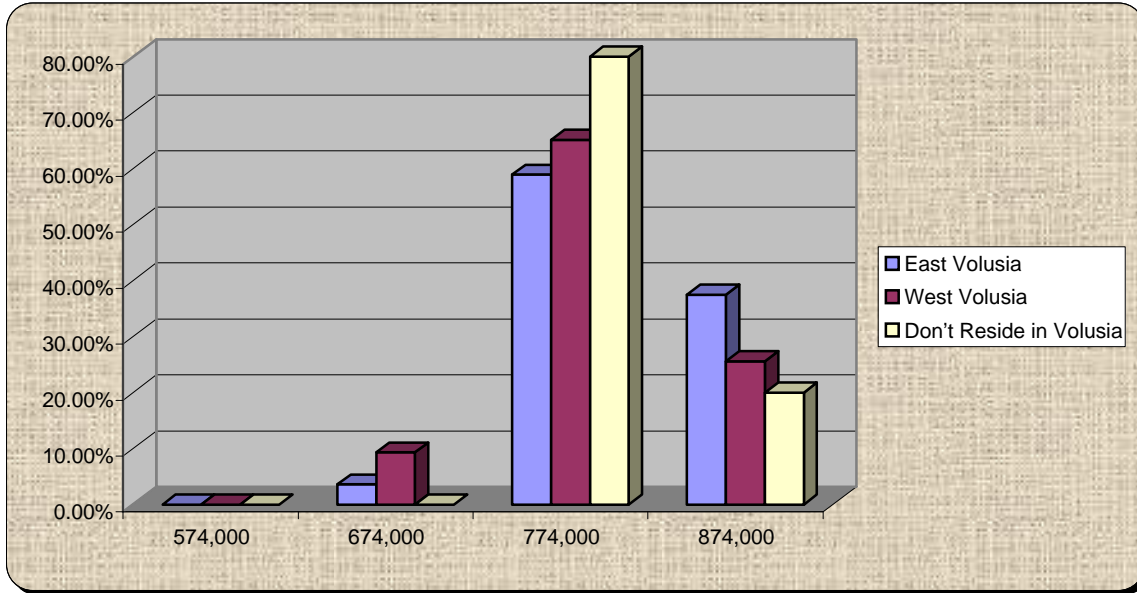

20.) What is the projected population of Volusia County in 2050?

	574,000	674,000	774,000	874,000
East Volusia	0.00%	3.57%	58.93%	37.50%
West Volusia	0.00%	9.30%	65.12%	25.58%
Don't Reside in Volusia	0.00%	0.00%	80.00%	20.00%