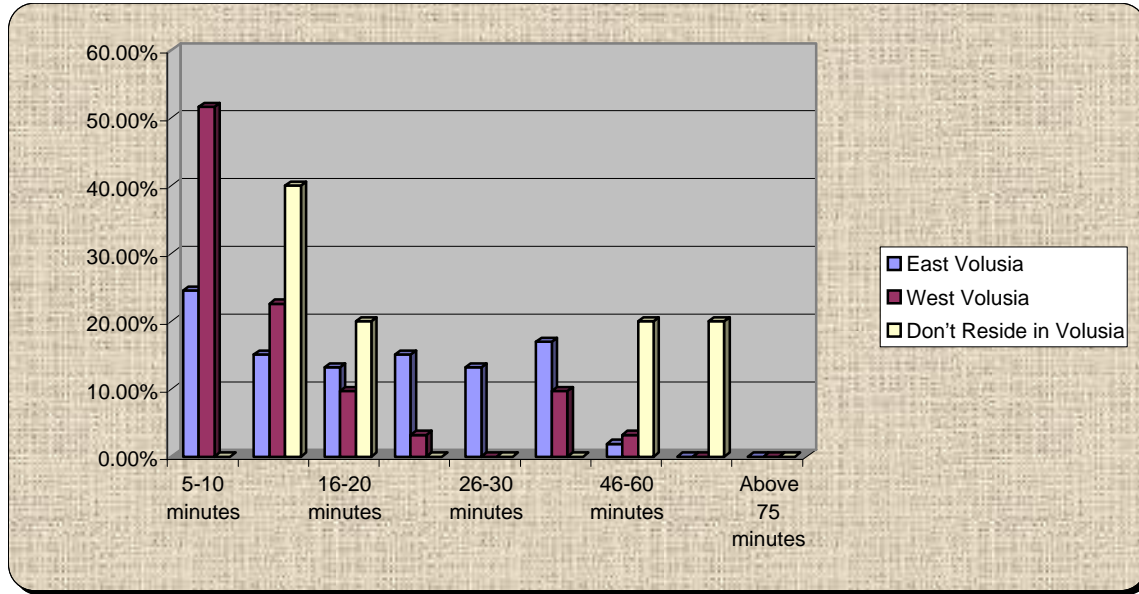

7.) How long does it take you to get to work?

	5-10 minutes	11-15 minutes	16-20 minutes	21-25 minutes	26-30 minutes	31-45 minutes	46-60 minutes	60-75 minutes	Above 75 minutes
East Volusia	24.53%	15.09%	13.21%	15.09%	13.21%	16.98%	1.89%	0.00%	0.00%
West Volusia	51.61%	22.58%	9.68%	3.23%	0.00%	9.68%	3.23%	0.00%	0.00%
Don't Reside in Volusia	0.00%	40.00%	20.00%	0.00%	0.00%	0.00%	20.00%	20.00%	0.00%