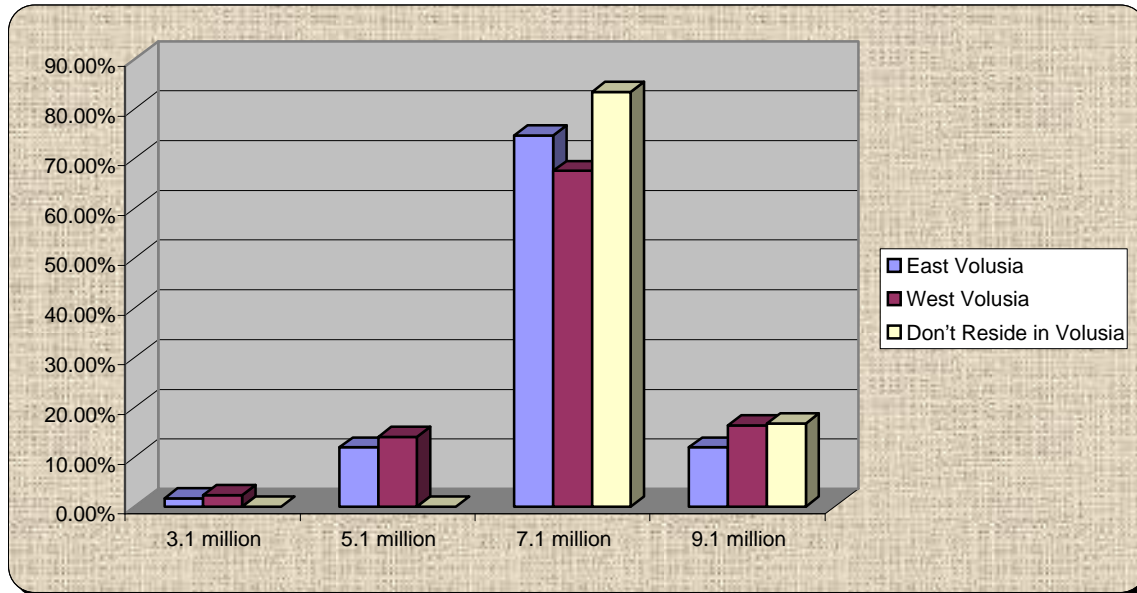

10.) What is the projected population of Central Florida in 2050?

	3.1 million	5.1 million	7.1 million	9.1 million
East Volusia	1.69%	11.86%	74.58%	11.86%
West Volusia	2.33%	13.95%	67.44%	16.28%
Don't Reside in Volusia	0.00%	0.00%	83.33%	16.67%