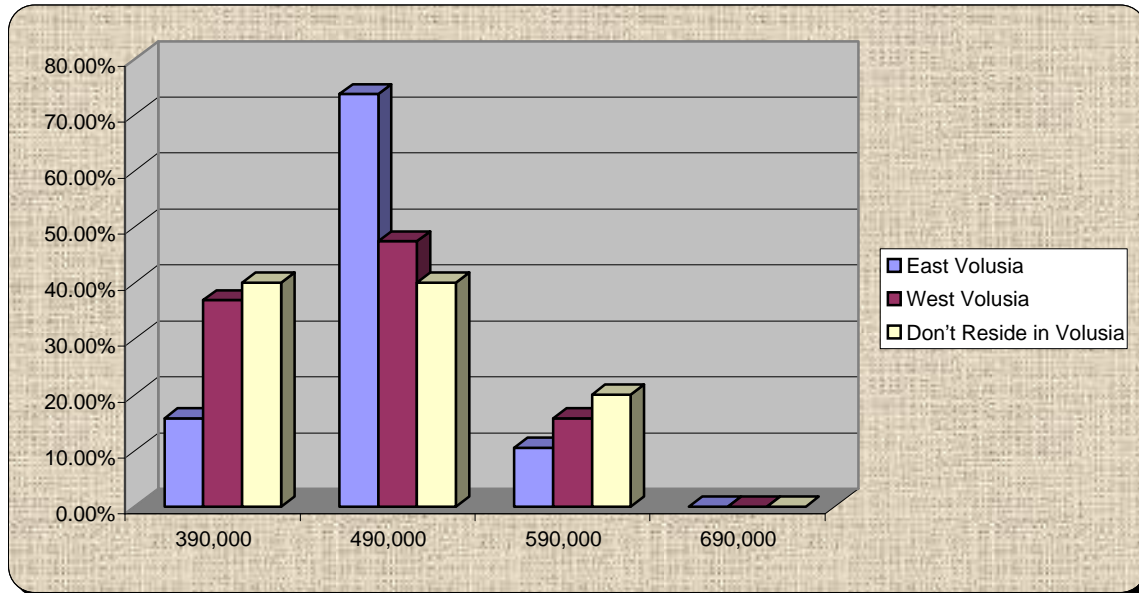

18.) What is the population of Volusia County?

	390,000	490,000	590,000	690,000
East Volusia	15.79%	73.68%	10.53%	0.00%
West Volusia	36.84%	47.37%	15.79%	0.00%
Don't Reside in Volusia	40.00%	40.00%	20.00%	0.00%