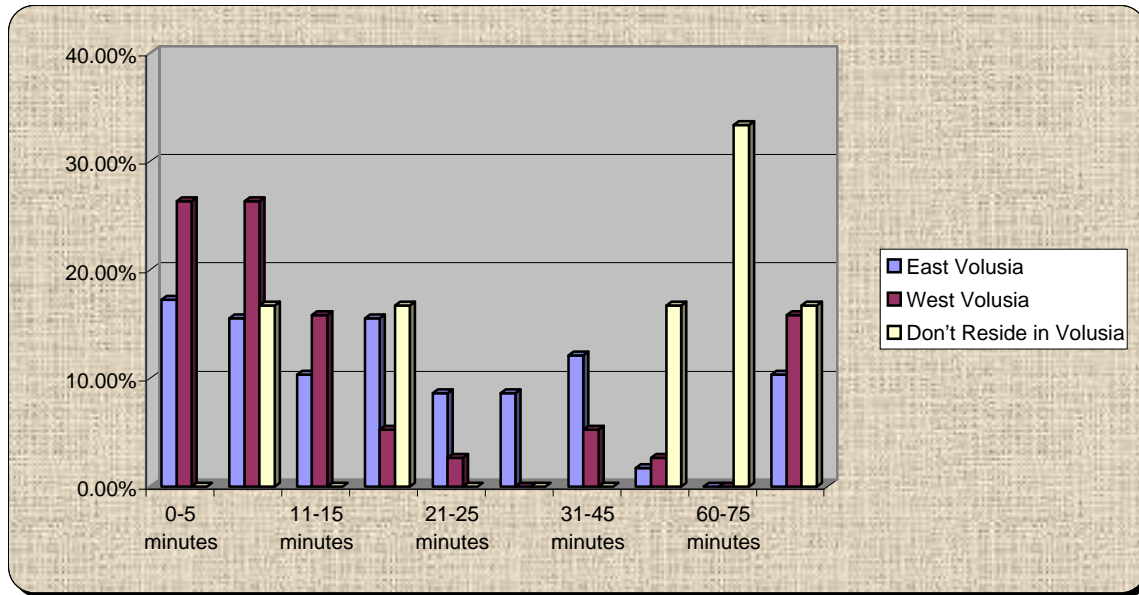

17.) Re-poll: How long does it take you to get to work?

	0-5 minutes	5-10 minutes	11-15 minutes	16-20 minutes	21-25 minutes	26-30 minutes	31-45 minutes	46-60 minutes	60-75 minutes	Do not Work
East Volusia	17.24%	15.52%	10.34%	15.52%	8.62%	8.62%	12.07%	1.72%	0.00%	10.34%
West Volusia	26.32%	26.32%	15.79%	5.26%	2.63%	0.00%	5.26%	2.63%	0.00%	15.79%
Don't Reside in Volusia	0.00%	16.67%	0.00%	16.67%	0.00%	0.00%	0.00%	16.67%	33.33%	16.67%