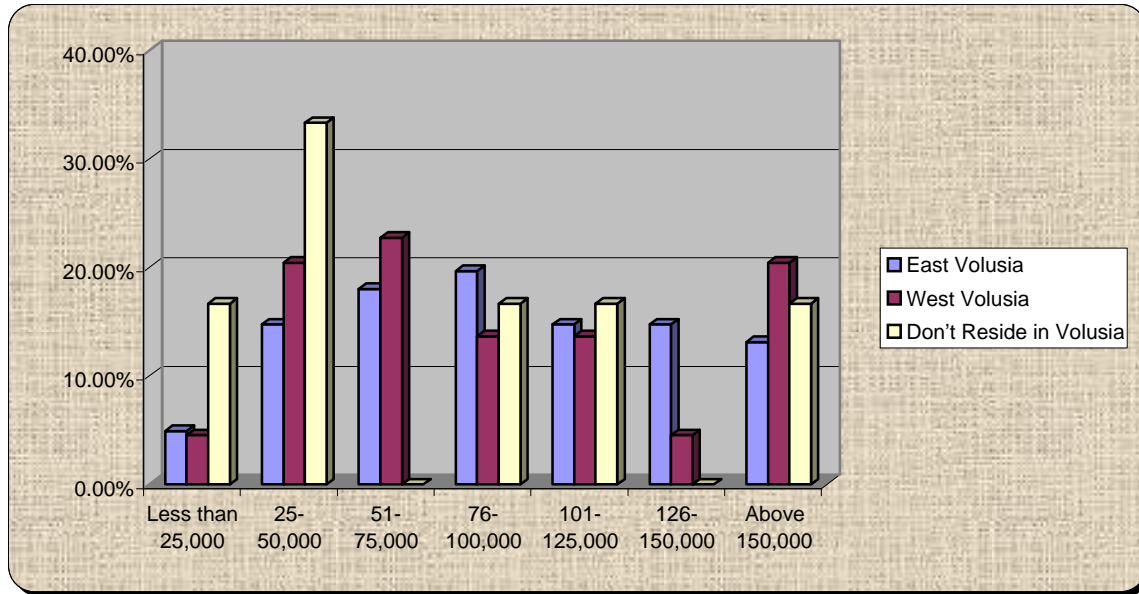

5.) Annual Income?

	Less than 25,000	25-50,000	51-75,000	76-100,000	101-125,000	126-150,000	Above 150,000
East Volusia	4.92%	14.75%	18.03%	19.67%	14.75%	14.75%	13.11%
West Volusia	4.55%	20.45%	22.73%	13.64%	13.64%	4.55%	20.45%
Don't Reside in Volusia	16.67%	33.33%	0.00%	16.67%	16.67%	0.00%	16.67%