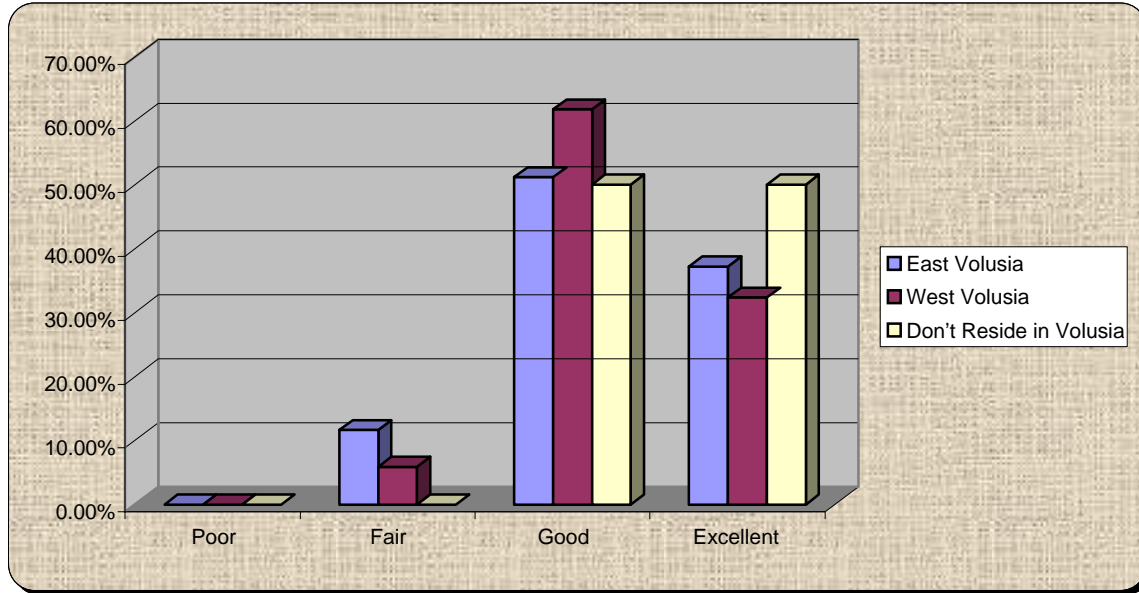

46.) Workshops were:

	Poor	Fair	Good	Excellent
East Volusia	0.00%	11.63%	51.16%	37.21%
West Volusia	0.00%	5.88%	61.76%	32.35%
Don't Reside in Volusia	0.00%	0.00%	50.00%	50.00%