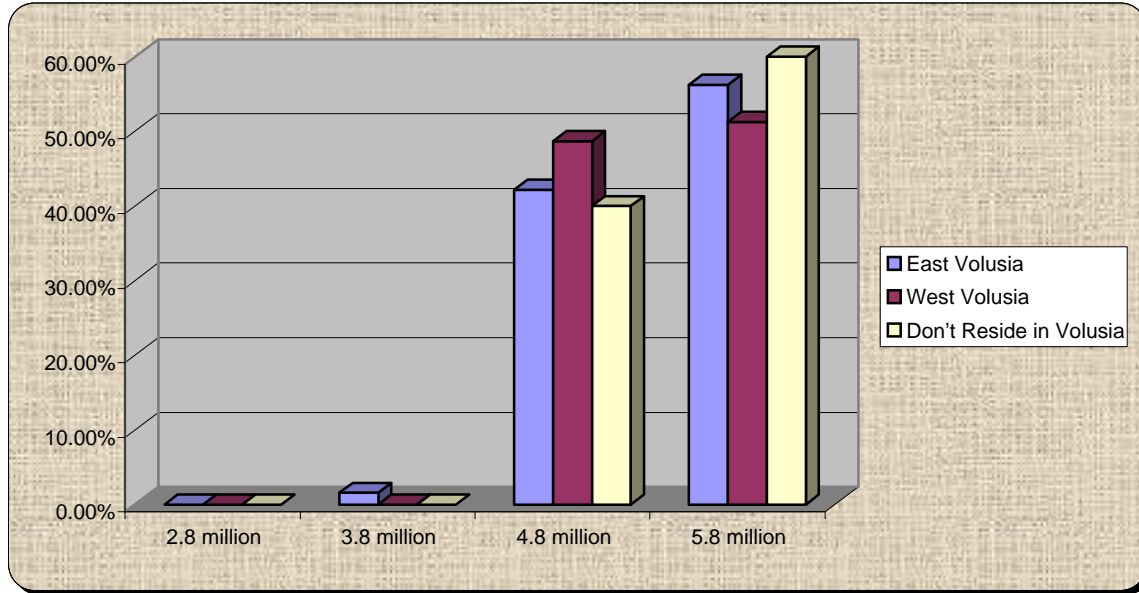

9.) What is the projected population of Central Florida in 2020?

	2.8 million	3.8 million	4.8 million	5.8 million
East Volusia	0.00%	1.56%	42.19%	56.25%
West Volusia	0.00%	0.00%	48.72%	51.28%
Don't Reside in Volusia	0.00%	0.00%	40.00%	60.00%